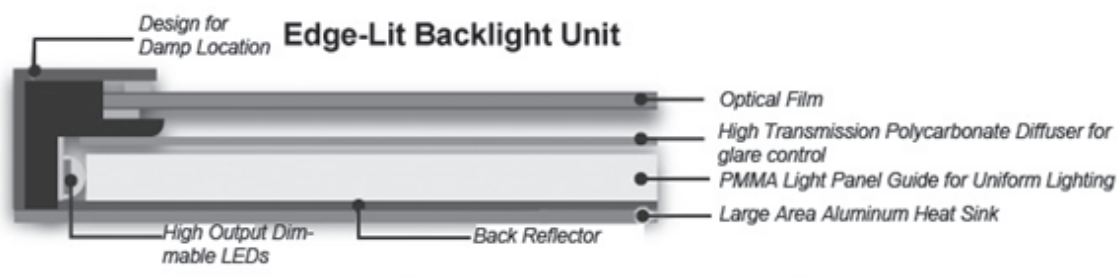

LED thin panel fixtures are now the solution of choice to replace traditional office fluorescent fixtures. In addition to the benefit of energy efficiencies, our edge-lit sealed ultra-thin fixture has a clean and stylish design that provides for low maintenance and easy installation.

LED Rite's robust design delivers high performance at a great value. The below illustration highlights the care and attention to the design, construction and materials that go into all of our LED edge-lit ultra-thin panel.